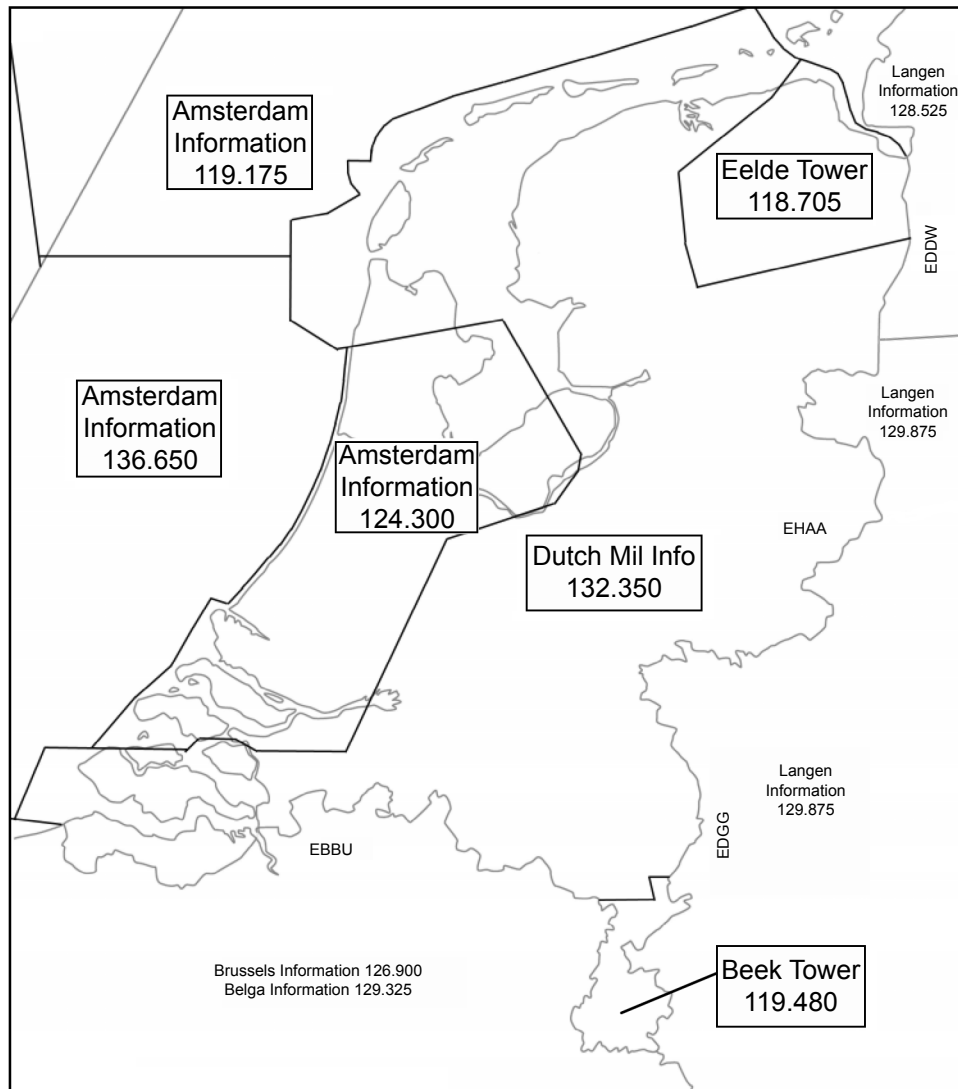

VOLMET

Amsterdam	126.200
Brussels	127.800
Frankfurt	127.600
Frankfurt	135.775
London (Main)	135.375
London (North)	126.600
London (South)	128.600

Emergency

Emergency Frequency 121.500

Transponder Codes

VFR	7000
Unlawful Interference	7500
Communication Failure	7600
Emergency	7700

EHAL	Ameland Radio	118.355	EHGR*	Gilze-Rijen Tower	125.330					
EHAM	Schiphol APP/DEP	119.055	EHHA	Schiphol Tower	119.230					
	Schiphol Approach	118.080		Heliport Operations	131.500					
	Schiphol Approach	121.205	EHHO	Hoogeveen Radio	127.355					
	Schiphol Approach	131.155		EHHV	Hilversum Radio	131.030				
	Schiphol Arrival	118.405	EHKD*		De Kooy Arrival	124.230				
	Schiphol Arrival	126.680		De Kooy Tower	120.130					
	Schiphol Tower	118.105		De Kooy Ground	121.730					
	Schiphol Tower	118.280		ATIS	133.010					
	Schiphol Tower	135.110	EHLE	Lelystad Arrival	134.530					
	Schiphol Delivery	121.980		Lelystad Tower	135.180					
	Schiphol Planner	121.655		Lelystad Delivery	123.680					
	Schiphol Ground	121.560		ATIS	120.730					
	Schiphol Ground	121.705	EHLW*	Leeuwarden Tower	120.705					
	Schiphol Ground	121.805		EHMZ	Midden Zeeland Radio	119.255				
Schiphol Ground	121.905	EHOW			Oostwold Radio	118.330				
ATIS Arrival	132.980				EHRD	Rotterdam Approach	122.990			
ATIS Arrival (SPL)	108.400		Rotterdam Approach			131.155				
ATIS Departure	122.205		Rotterdam Tower	118.205						
		Rotterdam Tower	119.705							
EHBD	Budel Radio	122.155	Rotterdam Delivery	122.180						
	EHBK	Beek Approach	123.980	ATIS	128.565					
		Beek Approach	120.205	EHSE	Seppe Radio	120.655				
		Beek Tower	119.480		EHST	Stadskanaal Radio	123.430			
Beek Tower		119.705	EHTE			Teuge Radio	121.005			
Beek Delivery	121.830	EHTL				Terlet Radio	130.130			
ATIS	124.580			EHTW		Twente Radio	119.955			
EHDL*	Deelen Tower				129.930	EHTX	Texel Radio	119.305		
	EHDR		Drachten Radio		119.655		EHVK	Volkel Tower	136.080	
		EHEH*	Rapcon South		123.180			EHWO	Woensdrecht Tower	120.430
			Eindhoven Arrival	124.530	ZZZZ				Middenmeer Radio	123.425
Eindhoven Arrival**			132.530	ZZZZ		Traffic Port Radio			130.650	
Eindhoven Tower	131.005									
Eindhoven Tower	122.100									
Eindhoven Ground	121.930									
ATIS	126.030									
EHGG	Eelde Approach	120.305								
	Eelde Approach	119.705								
	Eelde Tower	118.705								
	Eelde Delivery	121.705								
	ATIS	133.555								

www.vliegenin nederland.nl

2020

www.pilotshop.nl

* If no contact, call Dutch Mil Info 132.350

**VFR crossing Eindhoven TMA