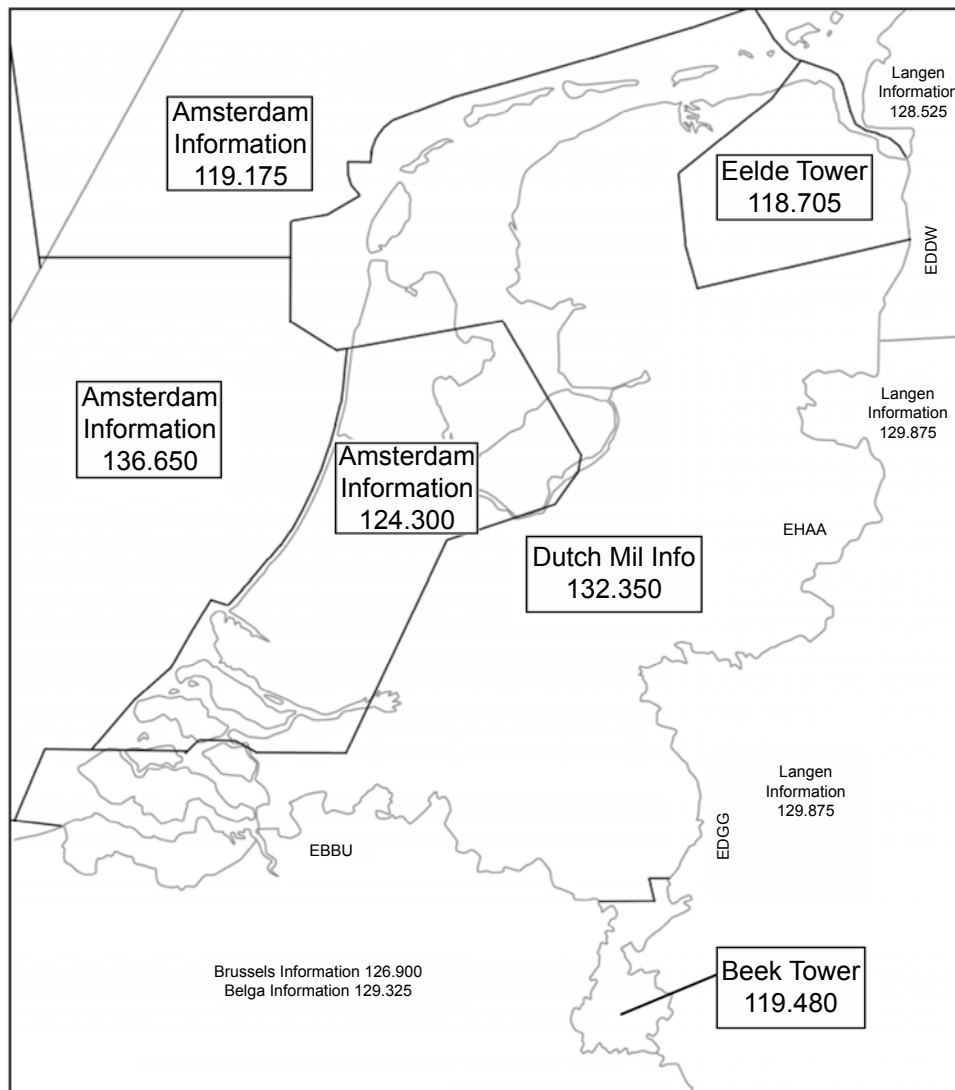

VOLMET

Amsterdam	126.200
Brussels	127.800
Frankfurt	127.600
Frankfurt	135.775
London (Main)	135.375
London (North)	126.600
London (South)	128.600

Emergency

Emergency Frequency 121.500

Transponder Codes

VFR	7000
Unlawful Interference	7500
Communication Failure	7600
Emergency	7700