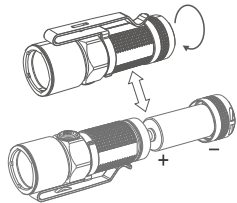

Product description:

Operational instruction:

1. Please install the battery according to the diagram.
2. Press the switch then release within one second, the light turns on and output starts at memorized brightness level. Press the switch once again to close the output.
3. Keep pressing the switch more than one second, the light directly enter into moonlight from off status.
4. Under moonlight mode, keep pressing the switch more than one second, output comes into a low brightness level, if the switch is continually pressed, the output will change as a loop "low - middle - high - middle - low". The brightness will be frozen until the switch is released.
5. To activate strobe, quickly double click the switch after the light is on, the strobe will not be memorized. Click the switch again will turn off the light. Under strobe mode, keep pressing the switch will quit strobe and back to memorized brightness level.

Specifications:

Material	Aluminum body with anti-scratching type III Hard Anodization
Dimension	L70.5 x D23.0 mm
Weight	42g(Without battery)
LED	CREE XM-L
Battery	CR123A or RCR123
Reflector	Orange peel
Output and Runtime	320lumens/1h30min 70lumens/7h30min 5 lumens/ 108h 0.5lumens/360h strobe: 320 lumens / 3h
Peak Beam intensity	1,800 cd
Beam Distance	85 meters
Waterproof	IPX 8
Impact resistance	2 meters

Warranty:

Olight Technology Co., Limited
Address: 2/F East, Building A, B3 Block,
Fuhai Industrial Park, Fuyong, Bao'an
District, Shenzhen, China 518103
Tel: +86-755-81452518/81452608
Fax: +86-755-81452508
E-mail: service@olightworld.com
www.olightworld.com

深圳市欧莱特科技有限公司
地址: 深圳市宝安区福永镇福海工业区
B3区A栋二楼东
电话: 0755-81452518/81452608
传真: 0755-81452508
E-mail: service@olightworld.com
www.olightworld.com